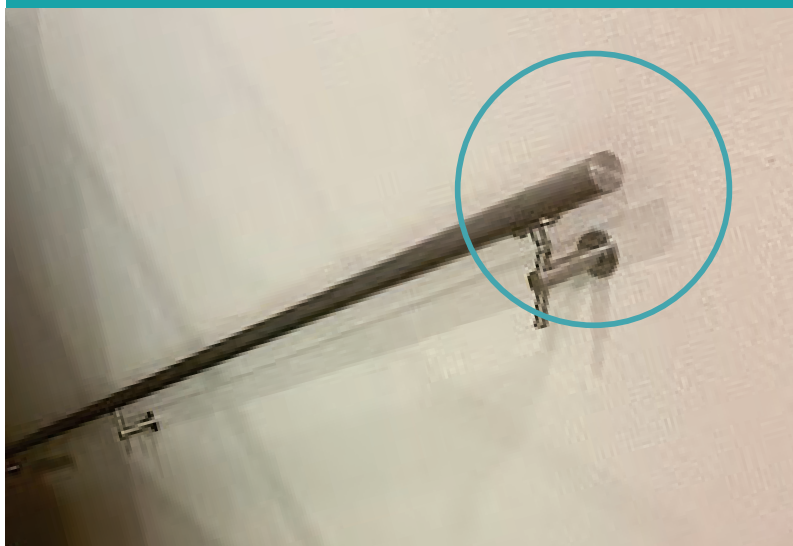

End Cap vs. End Scroll on Round Handrails

End Cap for Round Handrail

End Scroll for Round Handrail

Caps the round handrail tube.

Caps the round handrail while creating a curve towards the wall that can help avoid injuries or damage by basically avoiding the *hook effect* which is trapping bags or backpack/purses straps, jackets and so on.